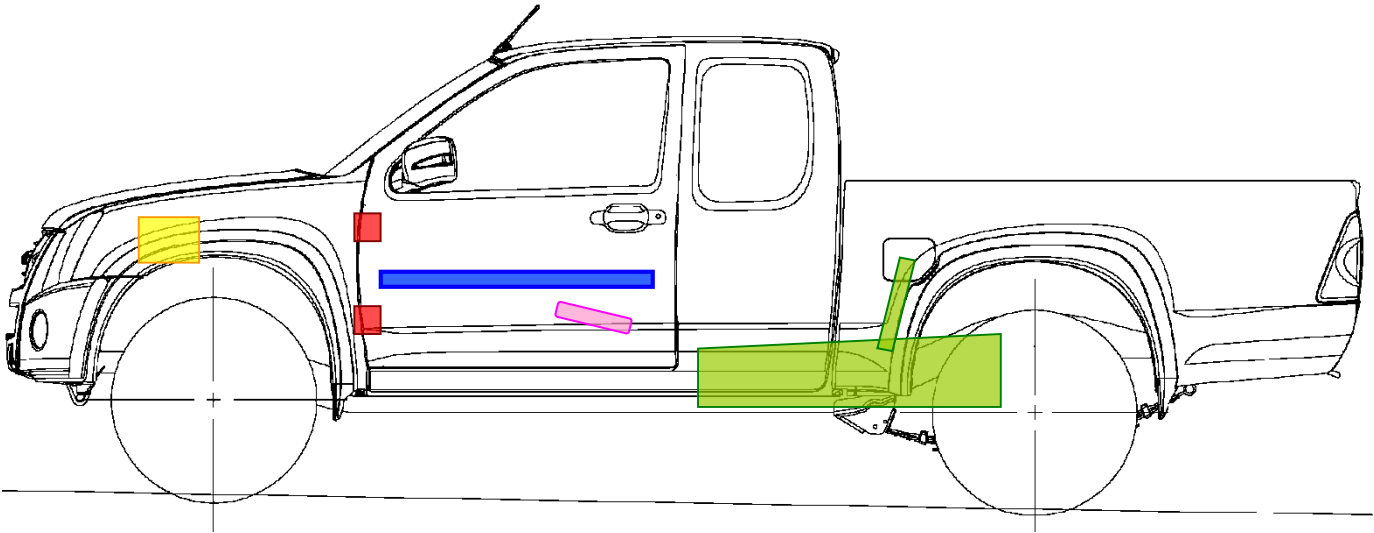

ISUZU D-MAX (TF; TFR; TFS) Single Cab

 Airbag	 Türscharniere	 Kraftstofftank
 Gurtstraffer	 Steuergerät (Airbag+Gurtstraffer)	
 Verstärkungen	 Fahrzeugbatterie	

ISUZU D-MAX (TF; TFR; TFS) Space Cab

 Airbag	 Door hinge	 Fuel Tank
 Buckle Pre-tensioner	 ECU for Safety device	
 Reinforcement	 Battery	

ISUZU D-MAX (TF; TFR; TFS) Double Cab

 Airbag	 Door hinge	 Fuel Tank
 Buckle Pre-tensioner	 ECU for Safety device	
 Reinforcement	 Battery	