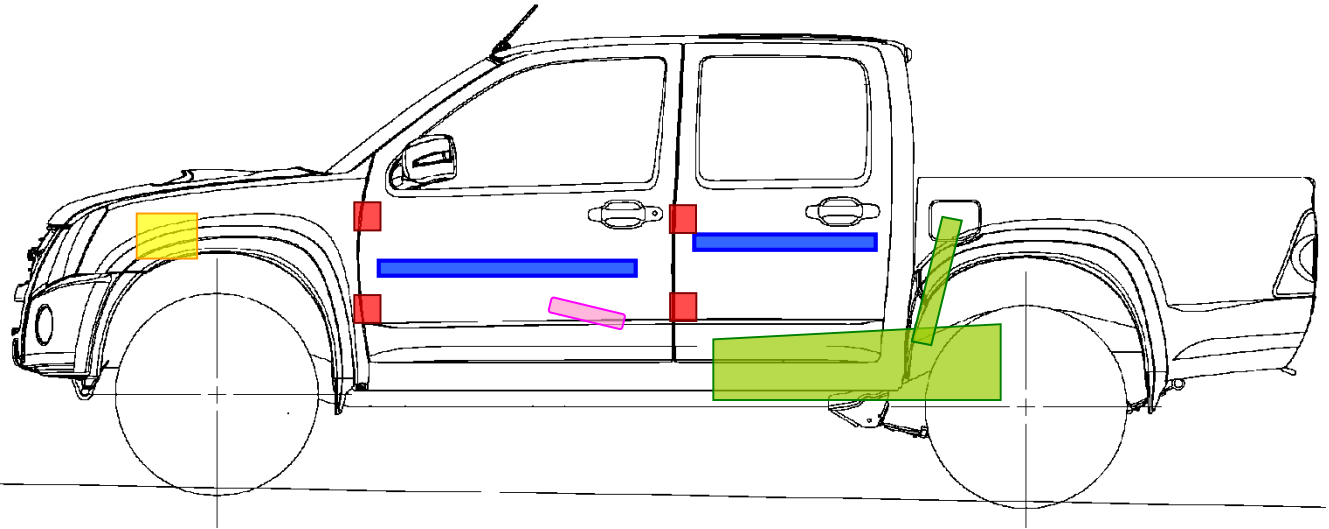

ISUZU D-MAX (TF; TFR; TFS) Single Cab

 Airbag	 Türscharniere	 Kraftstofftank
 Gurtstraffer	 Steuergerät (Airbag+Gurtstraffer)	
 Verstärkungen	 Fahrzeugbatterie	

ISUZU D-MAX (TF; TFR; TFS) Space Cab

 Airbag	 Door hinge	 Fuel Tank
 Buckle Pre-tensioner	 ECU for Safety device	
 Reinforcement	 Battery	

ISUZU D-MAX (TF; TFR; TFS) Double Cab

 Airbag	 Door hinge	 Fuel Tank
 Buckle Pre-tensioner	 ECU for Safety device	
 Reinforcement	 Battery	