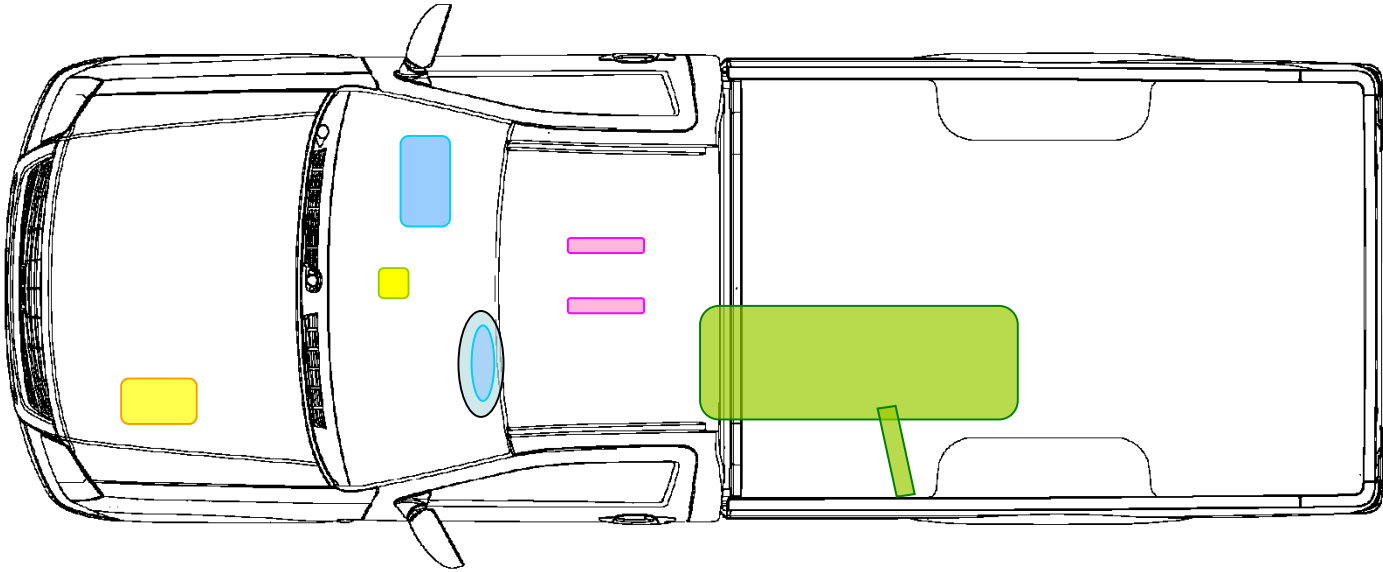

ISUZU D-MAX (TF; TFR; TFS) Single Cab

 Airbag	 Türscharniere	 Kraftstofftank
 Gurtstraffer	 Steuergerät (Airbag+Gurtstraffer)	
 Verstärkungen	 Fahrzeugbatterie	

ISUZU D-MAX (TF; TFR; TFS) Space Cab

 Airbag	 Door hinge	 Fuel Tank
 Buckle Pre-tensioner	 ECU for Safety device	
 Reinforcement	 Battery	

ISUZU D-MAX (TF; TFR; TFS) Double Cab

 Airbag	 Door hinge	 Fuel Tank
 Buckle Pre-tensioner	 ECU for Safety device	
 Reinforcement	 Battery	