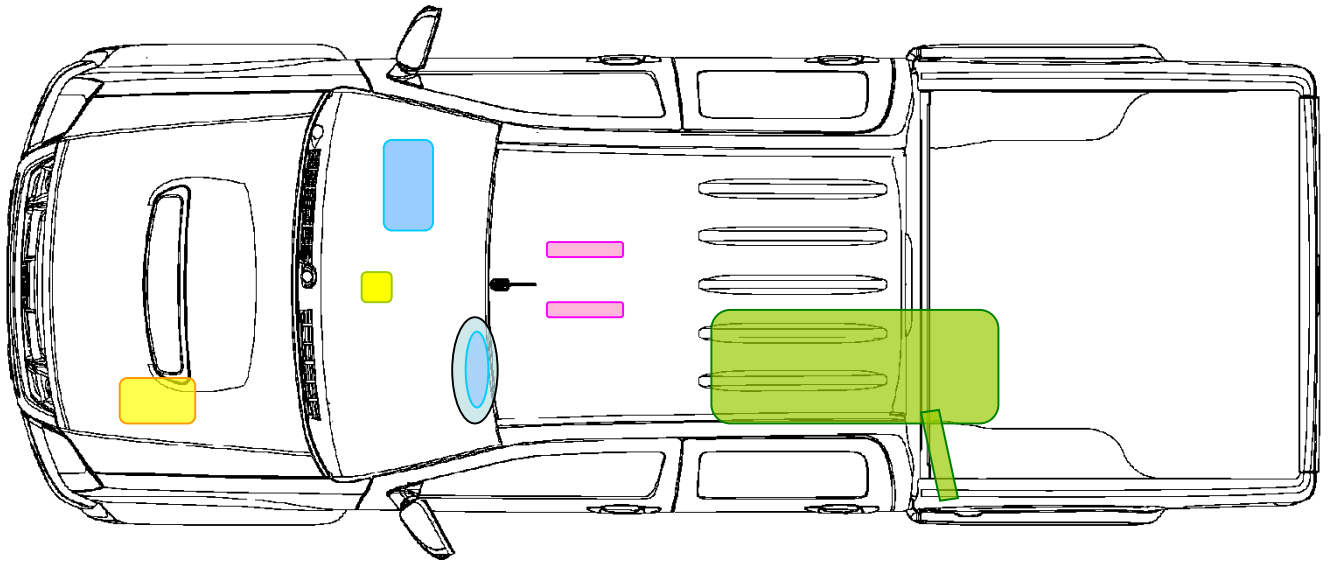

ISUZU D-MAX (TF; TFR; TFS) Single Cab

 Airbag	 Türscharniere	 Kraftstofftank
 Gurtstraffer	 Steuergerät (Airbag+Gurtstraffer)	
 Verstärkungen	 Fahrzeugbatterie	

ISUZU D-MAX (TF; TFR; TFS) Space Cab

 Airbag	 Door hinge	 Fuel Tank
 Buckle Pre-tensioner	 ECU for Safety device	
 Reinforcement	 Battery	

ISUZU D-MAX (TF; TFR; TFS) Double Cab

 Airbag	 Door hinge	 Fuel Tank
 Buckle Pre-tensioner	 ECU for Safety device	
 Reinforcement	 Battery	