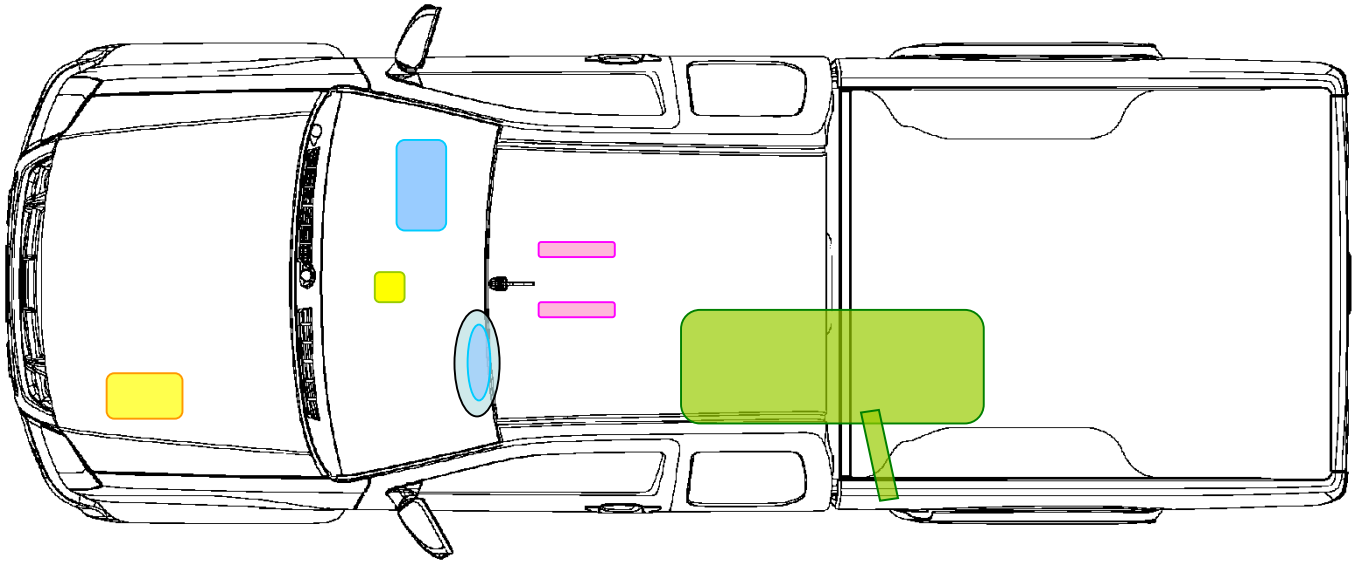

ISUZU D-MAX (TF; TFR; TFS) Single Cab

 Airbag	 Türscharniere	 Kraftstofftank
 Gurtstraffer	 Steuergerät (Airbag+Gurtstraffer)	
 Verstärkungen	 Fahrzeugbatterie	

ISUZU D-MAX (TF; TFR; TFS) Space Cab

 Airbag	 Door hinge	 Fuel Tank
 Buckle Pre-tensioner	 ECU for Safety device	
 Reinforcement	 Battery	

ISUZU D-MAX (TF; TFR; TFS) Double Cab

 Airbag	 Door hinge	 Fuel Tank
 Buckle Pre-tensioner	 ECU for Safety device	
 Reinforcement	 Battery	