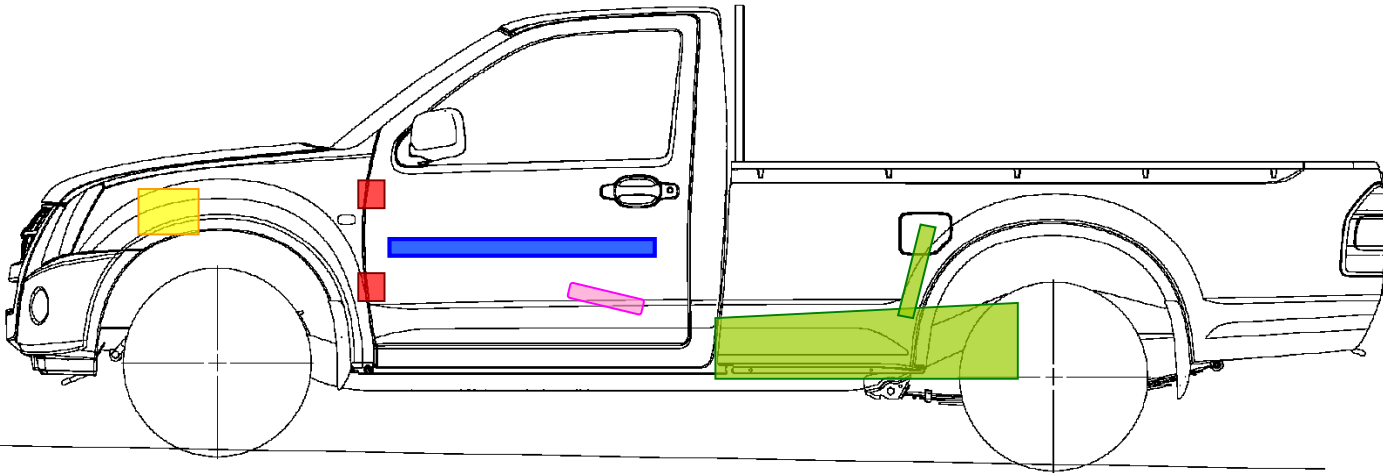

ISUZU D-MAX (TF; TFR; TFS) Single Cab

 Airbag	 Türscharniere	 Kraftstofftank
 Gurtstraffer	 Steuergerät (Airbag+Gurtstraffer)	
 Verstärkungen	 Fahrzeugbatterie	

ISUZU D-MAX (TF; TFR; TFS) Space Cab

 Airbag	 Door hinge	 Fuel Tank
 Buckle Pre-tensioner	 ECU for Safety device	
 Reinforcement	 Battery	

ISUZU D-MAX (TF; TFR; TFS) Double Cab

 Airbag	 Door hinge	 Fuel Tank
 Buckle Pre-tensioner	 ECU for Safety device	
 Reinforcement	 Battery	